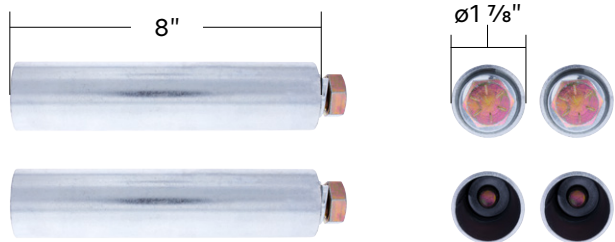

30520	Clear - NEW	1 Pc. / Each
30312	Amber - HOT ITEM	1 Pc. / Each
30523	Dark Amber - HOT ITEM	1 Pc. / Each

HOT ITEMS

Chrome Fog Light Assembly

2003-2017 Volvo VN/VNL

- Molded from OE spec materials including polycarbonate lens and corrosion resistant ABS housing
- Complete assembly with wire harness, fog light only
- OEM Part # 20737500, 20737501
- Fog bulb: 896 12V/37.5W
- Also available with driving light, UP item #32590, 32591

32592	Driver	1 Pc. / Each
32593	Passenger	1 Pc. / Each

8" Quarter Fender Mounting Post With Thread (Pair)

8" Black Quarter Fender Mounting Post With Thread (Pair)

- 8" long, 1-7/8" diameter, 1/8" thick tubing
- Includes 3/4"-10 bolt, flat washer, and spring lock washer hardware for mounting
- Heavy duty zinc plated finish
- For additional dimensions, please check the Line Art under the item's Attachment tab

- 8" long, 1-7/8" diameter, 1/8" thick tubing
- Includes 3/4"-10 bolt, flat washer, and spring lock washer hardware for mounting
- Durable satin black finish for rust prevention
- For additional dimension, please check the Line Art under the item's Attachment tab

10840 Chrome 2 Pc. / Wbox

10848 Black 2 Pc. / Wbox

NEW & IMPROVED!

Vintage Steering Wheel Spinner W/ Clear Removable Top & Additional Flag Inserts

- Old school steering wheel spinner for that vintage look
- Perfect for classic cars, classic trucks, hot rods, rat rods & lead sleds
- Chrome die-cast base with black plastic knob & clear see thru cap
- Removable clear cap for inserting a picture or emblem of your choice
- Intended for classics and show cars, not every day use
- Adjustable straps fit most steering wheels with grip diameter of 3/4" to 1-1/4"
- Not recommended for padded steering wheels
- Shipped in retail packaging