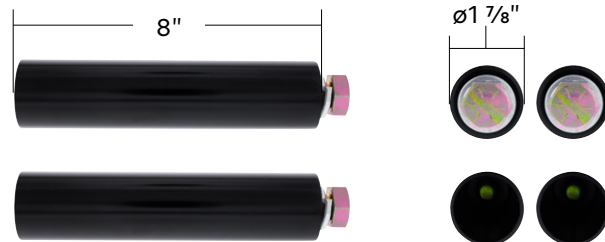

30520	Clear - NEW	1 Pc. / Each
30312	Amber - HOT ITEM	1 Pc. / Each
30523	Dark Amber - HOT ITEM	1 Pc. / Each

HOT ITEMS

Chrome Fog Light Assembly

2003-2017 Volvo VN/VNL

- Molded from OE spec materials including polycarbonate lens and corrosion resistant ABS housing
- Complete assembly with wire harness, fog light only
- OEM Part # 20737500, 20737501
- Fog bulb: 896 12V/37.5W
- Also available with driving light, UP item #32590, 32591

32592	Driver	1 Pc. / Each
32593	Passenger	1 Pc. / Each

8" Quarter Fender Mounting Post With Thread (Pair)

8" Black Quarter Fender Mounting Post With Thread (Pair)

- 8" long, 1-7/8" diameter, 1/8" thick tubing
- Includes 3/4"-10 bolt, flat washer, and spring lock washer hardware for mounting
- Heavy duty zinc plated finish
- For additional dimensions, please check the Line Art under the item's Attachment tab

- 8" long, 1-7/8" diameter, 1/8" thick tubing
- Includes 3/4"-10 bolt, flat washer, and spring lock washer hardware for mounting
- Durable satin black finish for rust prevention
- For additional dimension, please check the Line Art under the item's Attachment tab

10840 Chrome 2 Pc. / Wbox

10848 Black 2 Pc. / Wbox

NEW & IMPROVED!

Vintage Steering Wheel Spinner W/ Clear Removable Top & Additional Flag Inserts

- Old school steering wheel spinner for that vintage look
- Perfect for classic cars, classic trucks, hot rods, rat rods & lead sleds
- Chrome die-cast base with black plastic knob & clear see thru cap
- Removable clear cap for inserting a picture or emblem of your choice
- Intended for classics and show cars, not every day use
- Adjustable straps fit most steering wheels with grip diameter of 3/4" to 1-1/4"
- Not recommended for padded steering wheels
- Shipped in retail packaging