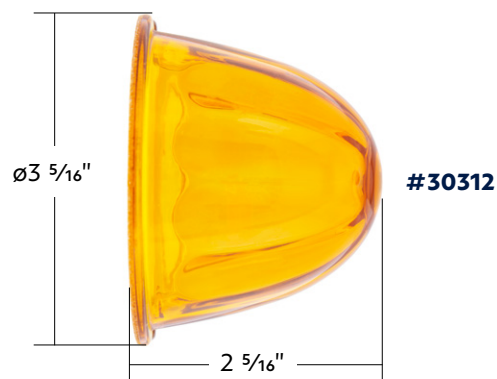

#10604B
20"x15"

#10605B
18"x24"

Punched out holes for easy installation

#10606B
24"x24"

#10607B
24"x30"

T 800.790.6988 | F 888.986.5988 | truck.upauto.com

Watermelon Glass Marker Light Lens

- Glass lens for large glass marker lights
- Perfect for Grakon 1000 style cab lights
- Does not include light base or light bulb
- Available in watermelon style lens w/ clear, amber, or dark amber lens

30520	Clear - NEW	1 Pc. / Each
30312	Amber - HOT ITEM	1 Pc. / Each
30523	Dark Amber - HOT ITEM	1 Pc. / Each

HOT ITEMS

Chrome Fog Light Assembly

2003-2017 Volvo VN/VNL

- Molded from OE spec materials including polycarbonate lens and corrosion resistant ABS housing
- Complete assembly with wire harness, fog light only
- OEM Part # 20737500, 20737501
- Fog bulb: 896 12V/37.5W
- Also available with driving light, UP item #32590, 32591

32592	Driver	1 Pc. / Each
32593	Passenger	1 Pc. / Each

8" Quarter Fender Mounting Post With Thread (Pair)

8" Black Quarter Fender Mounting Post With Thread (Pair)

- 8" long, 1-7/8" diameter, 1/8" thick tubing
- Includes 3/4"-10 bolt, flat washer, and spring lock washer hardware for mounting
- Heavy duty zinc plated finish
- For additional dimensions, please check the Line Art under the item's Attachment tab

- 8" long, 1-7/8" diameter, 1/8" thick tubing
- Includes 3/4"-10 bolt, flat washer, and spring lock washer hardware for mounting
- Durable satin black finish for rust prevention
- For additional dimension, please check the Line Art under the item's Attachment tab