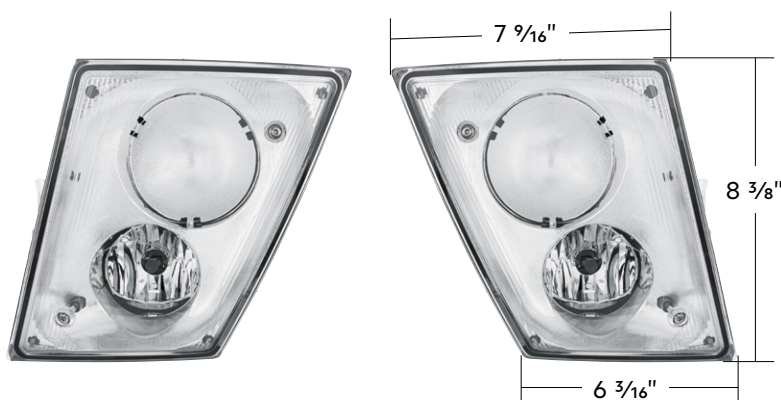

#10604B
20"x15"

#10605B
18"x24"

Punched out holes for easy installation

#10606B
24"x24"

#10607B
24"x30"

T 800.790.6988 | F 888.986.5988 | truck.upauto.com

Watermelon Glass Marker Light Lens

- Glass lens for large glass marker lights
- Perfect for Grakon 1000 style cab lights
- Does not include light base or light bulb
- Available in watermelon style lens w/ clear, amber, or dark amber lens

30520	Clear - NEW	1 Pc. / Each
30312	Amber - HOT ITEM	1 Pc. / Each
30523	Dark Amber - HOT ITEM	1 Pc. / Each

HOT ITEMS

Chrome Fog Light Assembly

2003-2017 Volvo VN/VNL

- Molded from OE spec materials including polycarbonate lens and corrosion resistant ABS housing
- Complete assembly with wire harness, fog light only
- OEM Part # 20737500, 20737501
- Fog bulb: 896 12V/37.5W
- Also available with driving light, UP item #32590, 32591

32592	Driver	1 Pc. / Each
32593	Passenger	1 Pc. / Each

8" Quarter Fender Mounting Post With Thread (Pair)

8" Black Quarter Fender Mounting Post With Thread (Pair)

- 8" long, 1-7/8" diameter, 1/8" thick tubing
- Includes 3/4"-10 bolt, flat washer, and spring lock washer hardware for mounting
- Heavy duty zinc plated finish
- For additional dimensions, please check the Line Art under the item's Attachment tab

10840 Chrome 2 Pc. / Wbox

10848 Black 2 Pc. / Wbox

NEW & IMPROVED!

Vintage Steering Wheel Spinner W/ Clear Removable Top & Additional Flag Inserts

- Old school steering wheel spinner for that vintage look
- Perfect for classic cars, classic trucks, hot rods, rat rods & lead sleds
- Chrome die-cast base with black plastic knob & clear see thru cap
- Removable clear cap for inserting a picture or emblem of your choice
- Intended for classics and show cars, not every day use
- Adjustable straps fit most steering wheels with grip diameter of 3/4" to 1-1/4"
- Not recommended for padded steering wheels
- Shipped in retail packaging